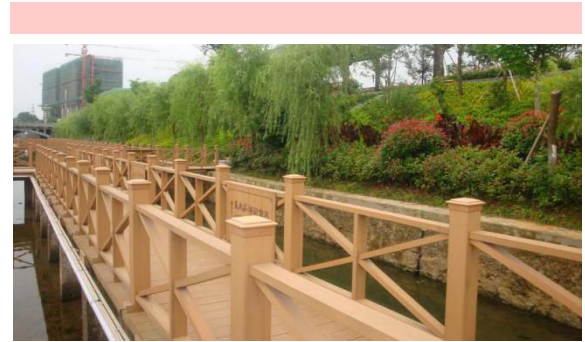

150H25-D	150H25-E	150H25-F
150H25-G	150H30-A	150H30-B
160H25	250H25	140S20-C